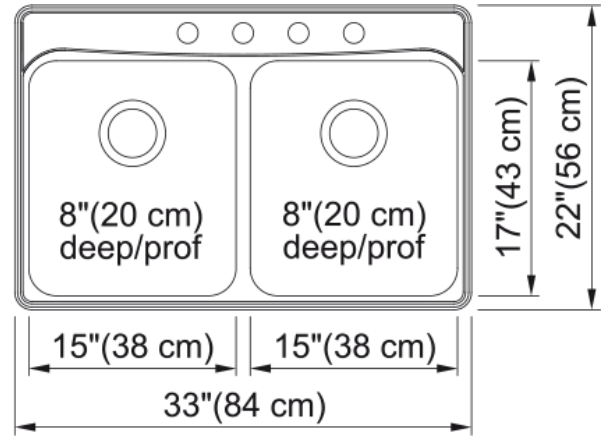

# Creemore Drop In Sink RDLA3319-6-4CBN | 101.0599.975

### Product Dimensions

Exterior size: right to left	33
Exterior size: front to back	18.307
Large bowl size: right to left	14
Large bowl size: front to back	14
Large bowl: depth	5.984
Small bowl size: right to left	14
Small bowl size: front to back	14
Small bowl: depth	5.984

### Installation

Minimum cabinet size	36"
----------------------	-----